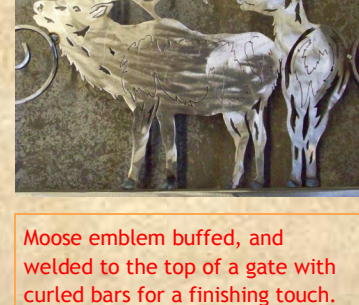

Here at the Oakley Ag. Shop we work to build a better knowledge of all the aspects of agriculture. From metal to wood, and welding to greenhouse; students can learn and build it all.

Products

Horse shoe fastened to a 4' gate. Polished to a shine to catch anyone's attention.

Moose emblem buffed, and welded to the top of a gate with curved bars for a finishing touch.

~Buildable Products~

- Gates
- T Post Pullers
- T Post Pounders
- Dirt Bike Stands
- Tables
- Work Bench
- Truck Beds
- Target Stands
- Tool Box
- Log Stands
- Wall Racks
- Tool Cart
- Work Stand
- Step Stool